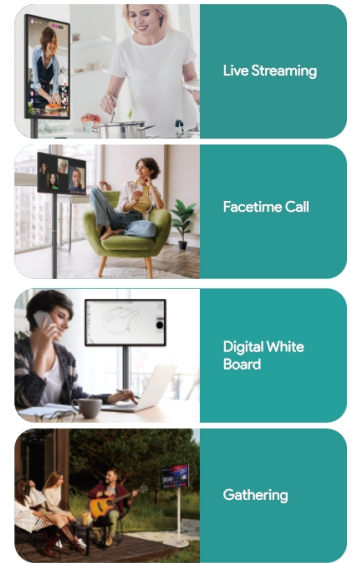

27" Movable Smart Display with **Google EDLA certificate**

for Live/Outdoor/Home/Kitchen Signage
(AOSP Android OS optional)

MODEL	DP97L-27(Plastic)	DP96L-27(Alluminum alloy)
CONFIGURATION		
PROCESSOR	CPU	RK3399
		ARM Quad-core A53 up to 1.4GHz, Dual-core A72 up to 1.8GHz
STORAGE	DDR	4G
	EMMC	64G
LCD	Size	27" IPS
	Color	100%SRGB
	Ratio	16:9
	Frequency	60HZ
	Luminum	400 cd/m ²
	Resolution	1080*1920 IPS
TP	TP mode	Capacitive COB G+G
	Multi-point	10 points
STAND	Height	1200 mm
ADJUSTMENT	Tilt	20° Up / Down, 30° Left / Right
	Lift	0-15cm
	Rotation	+90°/-90°
BATTERIES	12V, 133Wh/ 4-6 hours	
SPEAKER	2*5W High fidelity speaker	
MICROPHONE	MIC 4015	
SOFTWARE	OS	Android 11
	Booting logo	Support
	OTA	Support
	Multi-Language	Support
	UI	Comply with Android standard
I/O		
Physical buttons	Power, Vol+, Vol-	